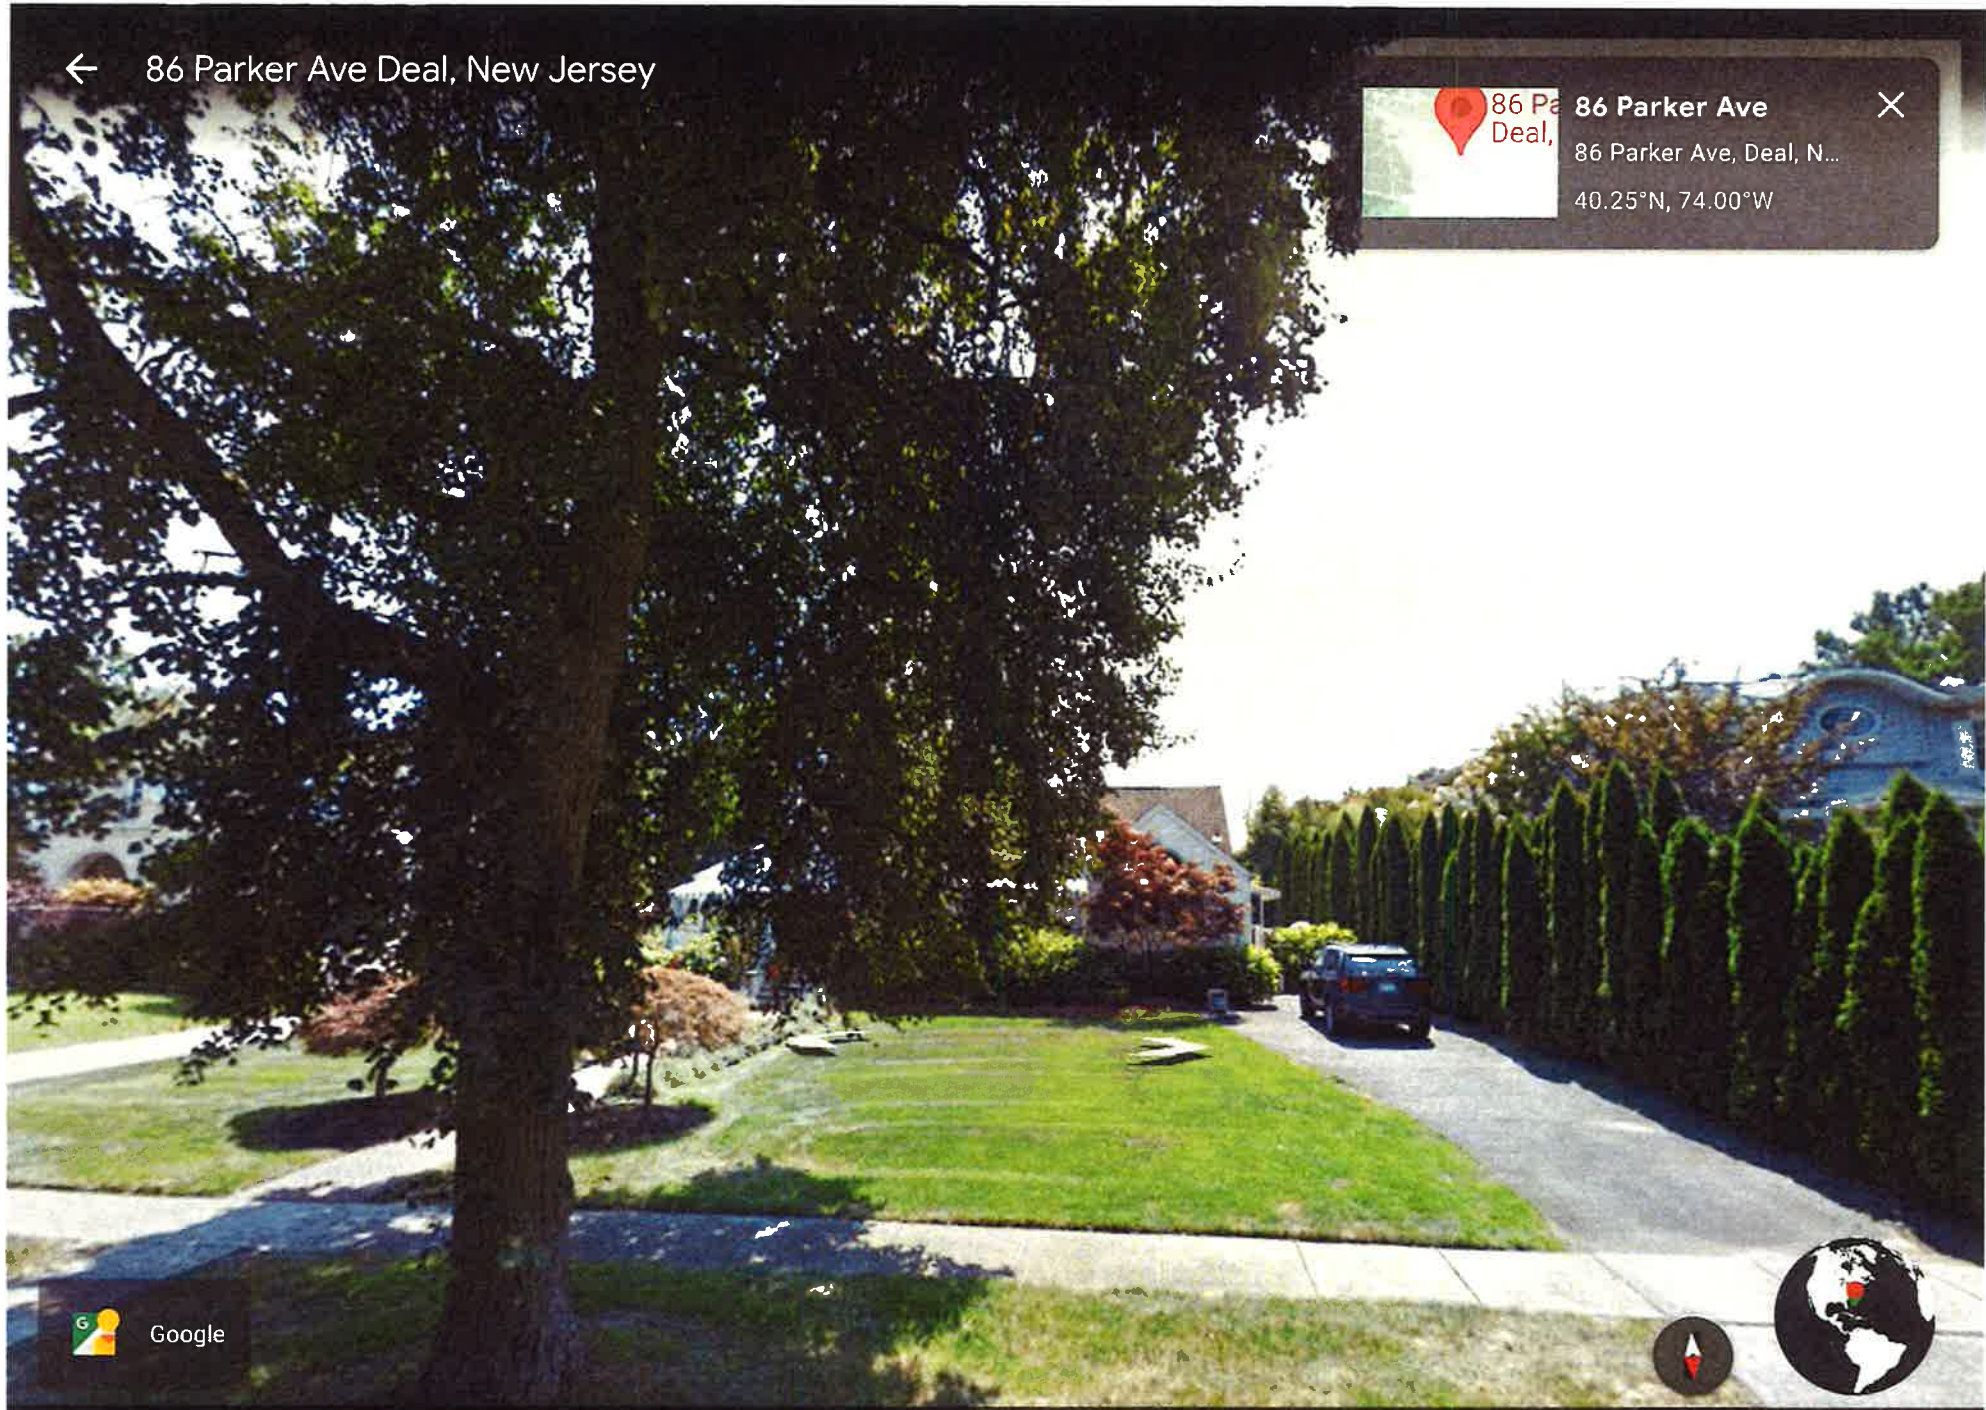

← 86 Parker Ave Deal, New Jersey

86 Parker Ave Deal, NJ  
86 Parker Ave Deal, N...  
40.25°N, 74.00°W

Google Earth  
© 2022 Google

Camera: 11 m